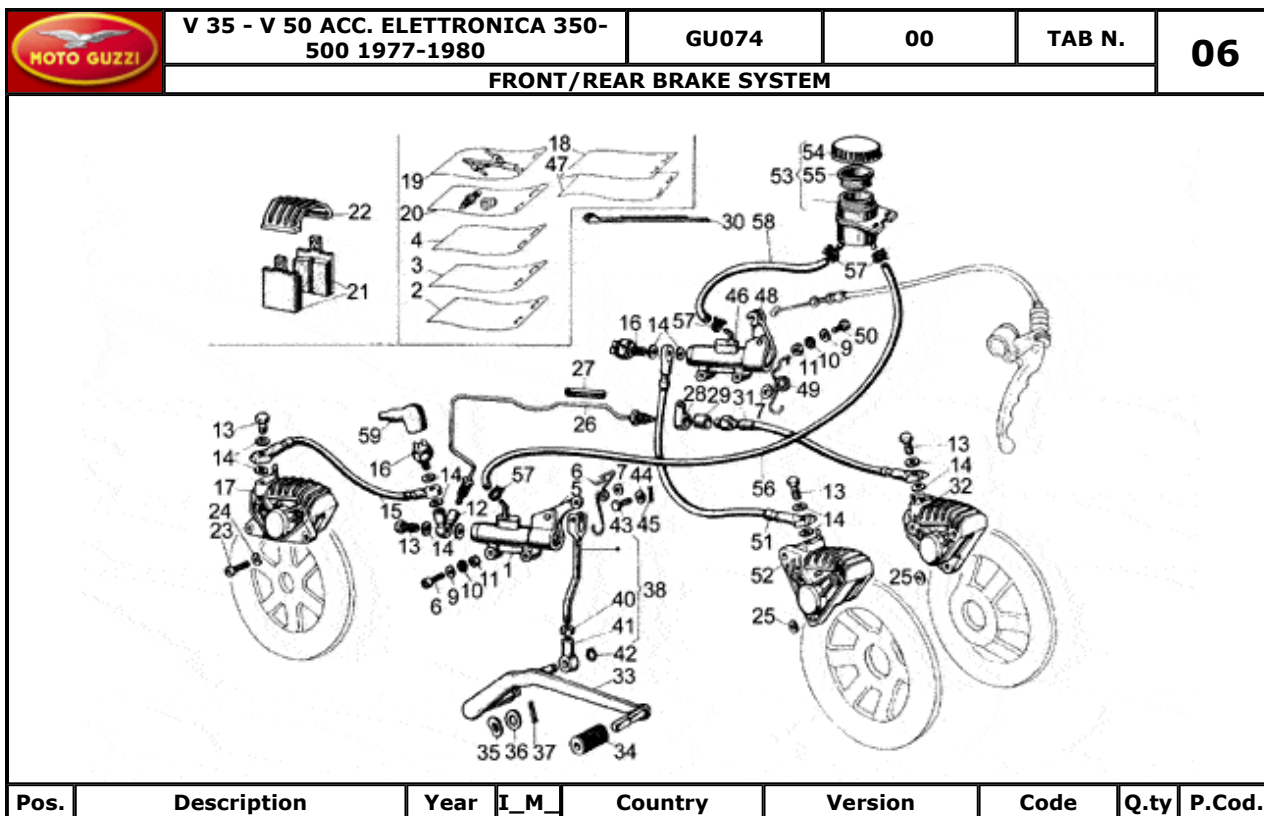

Pos.	Description	Year	I_M_	Country	Version	Code	Q.ty	P.Cod.
1	Rear master cylinder	-	-	-	-	GU31666990	1	
2	Pump revision kit	-	-	-	-	GU17659350	1	
3	Lever overhaul kit	-	-	-	-	GU19659600	2	
4	Pump connection overhaul unit	-	-	-	-	GU19659500	2	
5	Rear brake lever	-	-	-	-	GU19667500	1	
6	Rear brake lever spring	-	-	-	-	GU19667600	1	
7	Washer 6,15x11x0,8	-	-	-	-	GU95004206	4	
8	Screw	-	-	-	-	GU98052326	2	
9	Special washer	-	-	-	-	GU61013800	2	
10	Notched washer	-	-	-	-	GU95021106	4	
11	Nut	-	-	-	-	GU92602206	4	
12	Connection	-	-	-	-	GU19668000	1	
13	Oil pipe screw *	-	-	-	-	GU95990028	4	
14	Gasket	-	-	-	-	GU25656100	12	
15	Brake line	-	-	-	-	GU17657101	1	
16	Brake light switch	-	-	-	-	GU14657050	2	
17	Rear brake caliper	-	-	-	-	GU23653011	1	
18	Brake caliper rev. kit GRIMECA	-	-	-	29895C	GU66659031	2	
	Brake caliper rev. kit BREMBO	-	-	-	-	GU39659000	3	
19	Pins+spring GRIMECA	-	-	-	29895C	GU31659165	2	
	Pins+spring BREMBO	-	-	-	-	GU39659100	3	
20	Bleeder+cap GRIMECA	-	-	-	29895C	GU31659265	1	
	Bleeder revision kit	-	-	-	-	GU14659200	3	
21	Pads pair GRIMECA	-	-	-	29895C	GU31654665	2	
	Pads pair BREMBO	-	-	-	-	GU27654610	4	
22	Brake caliper cover BREMBO	-	-	-	-	GU39654700	3	
	Brake caliper cover GRIMECA	-	-	-	29895C	GU31654765	1	
23	Screw	-	-	-	-	GU98622422	6	
24	Spring washer 8x15x0,3	-	-	-	-	GU61270300	6	
25	Washer 8,5X18X0,5	-	-	-	-	GU95100250	4	
	Washer 8,5X18X0,8	-	-	-	-	GU95100251	4	
26	Pipe	-	-	-	-	GU19658700	1	
27	Piston ring	-	-	-	-	GU17659650	2	
28	Hose clamp	-	-	-	-	GU62436500	1