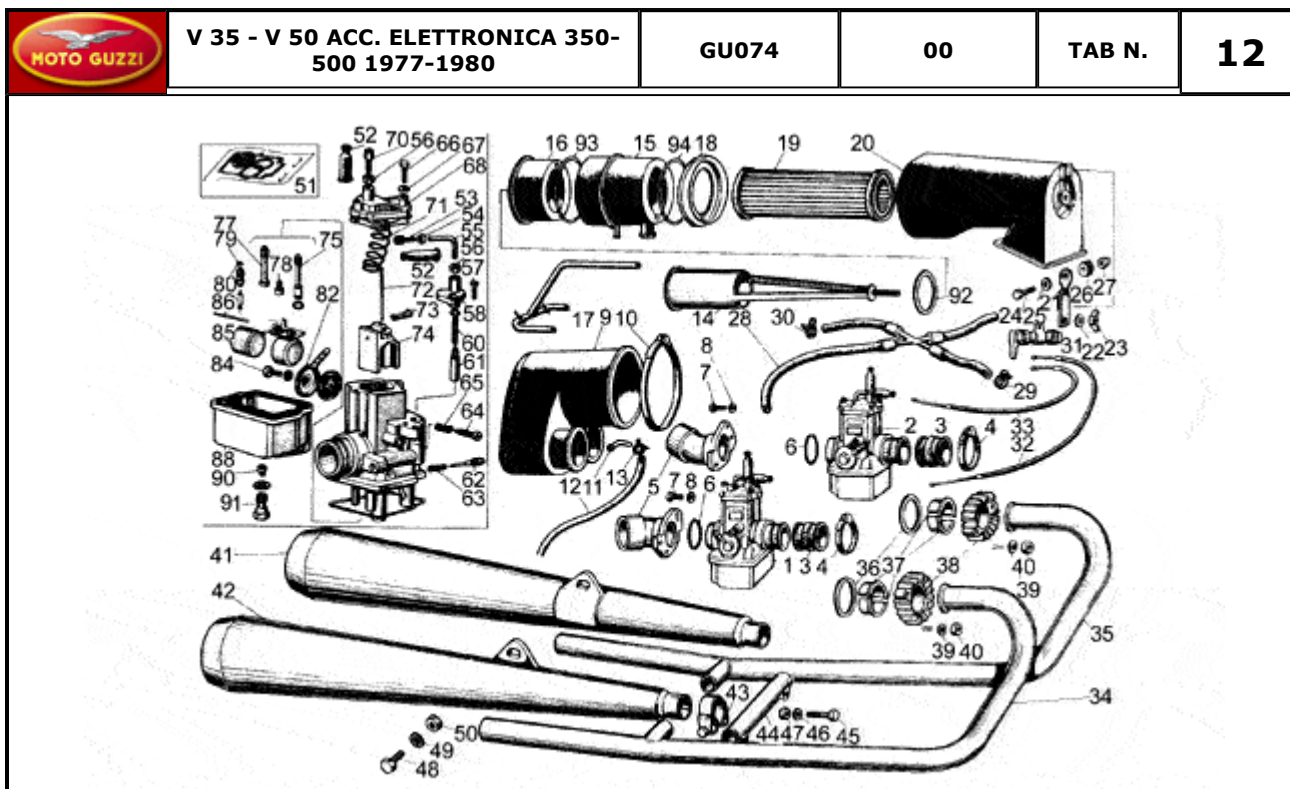

Pos.	Description	Year	I_M	Country	Version	Code	Q.ty	P.Cod.
1	Carburettor RH	-	-	-	V35	GU19112610	1	
	Carburettor RH	-	-	-	V50	GU19112650	1	
	Carburettor RH	-	-	D	V35	GU19112600	1	
2	Carburettor LH	-	-	D	V35	GU19112601	1	
	Carburettor LH	-	-	-	V35	GU19112611	1	
	Carburettor LH	-	-	-	V50	GU19112651	1	
3	Carburettor flange	-	-	-	-	GU61114300	2	
4	Hose clamp	-	-	-	-	GU93305025	4	
5	Manifold	-	-	-	-	GU19114400	2	
6	Gasket ring	-	-	-	-	GU90706315	2	
7	Screw	-	-	-	-	GU98054214	4	
8	Washer	-	-	-	-	GU95004205	4	
9	Intake manifold	-	-	-	-	GU19114300	1	
10	Hose clamp	-	-	-	-	GU93305092	1	
11	Pipe	-	-	-	-	GU17114650	1	
12	Breather pipe	-	-	-	-	GU95985532	1	
13	Hose clamp 3,6x20,6	-	-	-	-	GU14609650	1	
14	Air filter support	-	-	-	-	GU19155775	1	
15	Cover	-	-	-	-	GU19156700	1	
16	Rear hose	-	-	-	-	GU19156900	1	
17	Breather pipe	-	-	-	-	GU19156000	1	
18	Ring	-	-	-	-	GU17113450	1	
19	Air filter	-	-	-	-	GU17113651	1	
20	Filter cover	-	-	-	-	GU17114050	1	
21	Plate	-	-	-	-	GU19114100	1	
22	Washer 5,25x14x1,5	-	-	-	-	GU95100059	1	
23	Nut	-	-	-	-	GU92670305	1	
24	Screw	-	-	-	-	GU98052222	1	
25	Washer 5,25x14x1,5	-	-	-	-	GU95100059	1	
26	Rubber spacer	-	-	-	-	GU91551085	1	
27	Nut	-	-	-	-	GU92630105	1	
28	Fuel pipe union cap	-	-	-	-	GU13934600	1	
29	Hose clamp	-	-	-	-	GU61108400	2