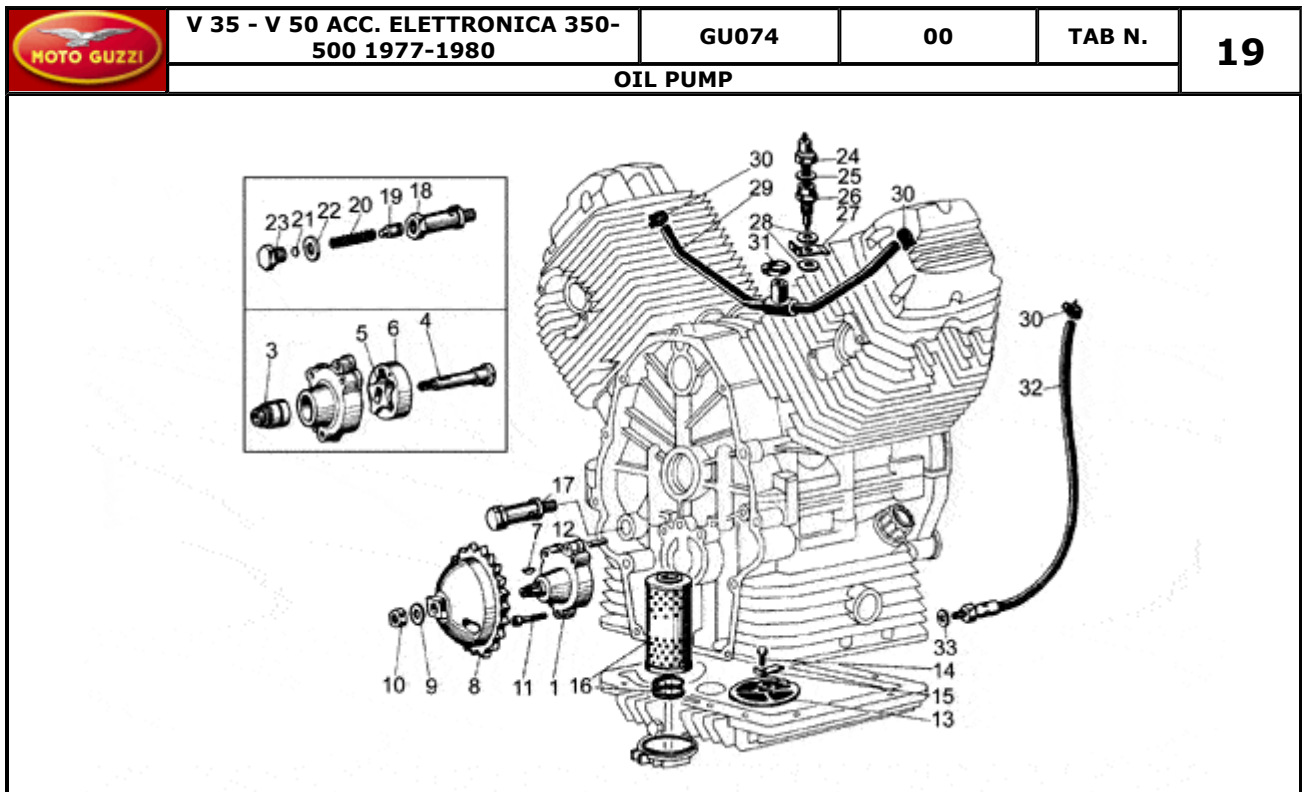

Pos.	Description	Year	I_M	Country	Version	Code	Q.ty	P.Cod.
1	Oil pump assy.	-	-	-	-	GU19146400	1	
3	Roller bearing 10x22x20	-	-	-	-	GU92252210	1	
4	Oil pump shaft assy.	-	-	-	-	GU19147800	1	
5	Inner rotor	-	-	-	-	GU19148400	1	
6	Outer rotor	-	-	-	-	GU19148600	1	
7	Transmission key	-	-	-	-	GU13148300	1	
8	Oil pump gear	-	-	-	-	GU19147700	1	
9	Washer 10,5x16x1	-	-	-	-	GU19149800	1	
10	Nut M10x1,25	-	-	-	-	GU92602510	1	
11	Screw M6X30	-	-	-	-	GU98620330	3	
12	Pin	-	-	-	-	GU95512062	2	
13	Oil filter	-	-	-	-	GU19152200	1	
14	Screw	-	-	-	-	GU98054314	1	
15	Plate	-	-	-	-	GU95187006	1	
16	Oil filter	-	-	-	-	GU19153000	1	
17	Oil valve cpl.	-	-	-	-	GU10158201	1	
18	Valve body	-	-	-	-	GU10158701	1	
19	Piston	-	-	-	-	GU12150900	1	
20	Valve spring	-	-	-	-	GU94321072	1	
21	Bottom	-	-	-	-	GU12150700	1	
22	Washer 14,5X20X1	-	-	-	-	GU95100523	1	
23	Plug	-	-	-	-	GU12159000	1	
24	Pressure sensor	-	-	-	-	GU17768750	1	
25	Gasket 12,25	-	-	-	-	GU12006400	1	
26	Union	-	-	-	-	GU19055800	1	
27	Plate	-	-	-	-	GU19055900	1	
28	Gasket 12,25	-	-	-	-	GU12006400	2	
29	Breather pipe	-	-	-	-	GU19159600	1	
30	Hose clamp	-	-	-	-	GU61108400	3	
31	Hose clamp	-	-	-	-	GU12157800	1	
32	Breather	-	-	-	-	GU19159300	1	
33	Gasket 8,25x15x1	-	-	-	-	GU12154200	1