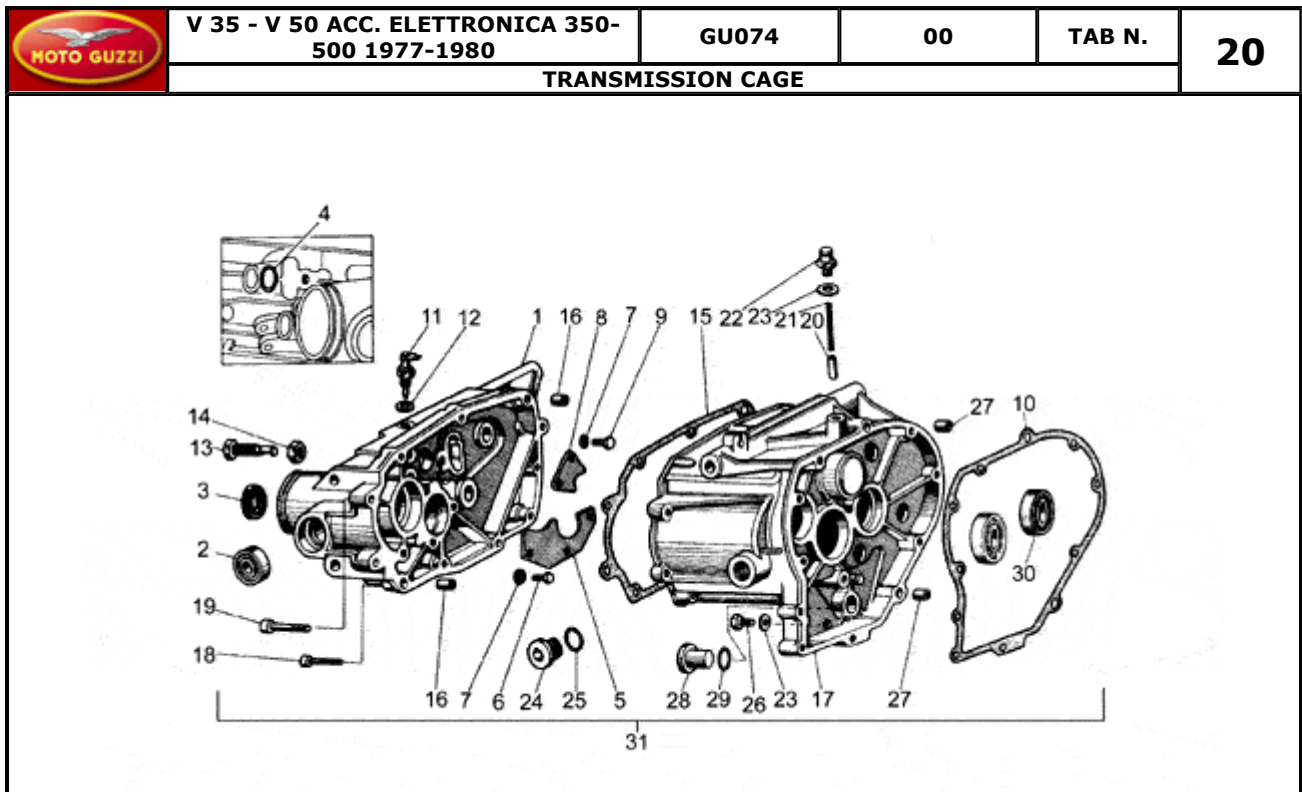

Pos.	Description	Year	I_M	Country	Version	Code	Q.ty	P.Cod.
1	Gearbox cover	-	-	-	-	GU19200800	1	
2	Bearing 15x35x11	-	-	-	-	GU92204215	2	
3	Oil seal	-	-	-	-	GU90402737	1	
4	O-ring 13,95x2,92	-	-	-	-	GU90706140	1	
5	Plate	-	-	-	-	GU19213800	1	
6	Screw	-	-	-	-	GU98054314	3	
7	Washer 6,4x10x0,7	-	-	-	-	GU14217901	5	
8	Plate	-	-	-	-	GU19235800	1	
9	Screw	-	-	-	-	GU98054314	2	
10	Gasket	-	-	-	-	GU19200300	1	
11	Sensor	-	-	-	-	GU19207220	1	
12	Gasket 8,25x15x1	-	-	-	-	GU12154200	1	
13	Screw M12x1,25	-	-	-	-	GU19237800	1	
14	Low nut M12x1,25	-	-	-	-	GU92602512	1	
15	Gasket	-	-	-	-	GU19201120	1	
16	Locating dowel	-	-	-	-	GU61002100	2	
17	Transmission cage	-	-	-	-	GU19200201	1	
18	Screw M6X30	-	-	-	-	GU98620330	7	
19	Screw M8X35	-	-	-	-	GU98620435	4	
20	Pawl	-	-	-	-	GU55234700	1	
21	Lever return spring	-	-	-	-	GU94321067	1	
22	Breather plug	-	-	-	-	GU19206501	1	
23	Gasket	-	-	-	-	GU10528900	2	
24	Oil plug	-	-	-	-	GU12022600	1	
25	O-ring 20,24X2,62	-	-	-	-	GU90706203	1	
26	Oil level plug	-	-	-	-	GU95980214	1	
27	Locating dowel	-	-	-	-	GU61002100	2	
28	Plug	-	-	-	-	GU19204100	1	
29	Oil seal	-	-	-	-	GU90401832	1	
30	Ball bearing 20x42x12	-	-	-	-	GU92201120	1	
31	Gear box assy	-	-	-	V50	GU19991550	1